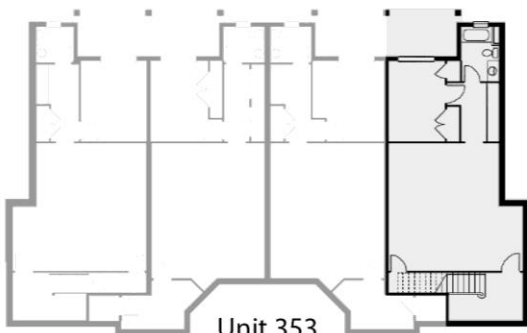

Fairway Homes
Unit 353

Upper Level

Unit 353
Main Level

Unit 353
Basement

353 Monroe Drive – 2br/main level

Price \$539,900

DELUXE Unit - upgrade

Custom cabinetry by BROOKHAVEN (www.wood-mode.com)