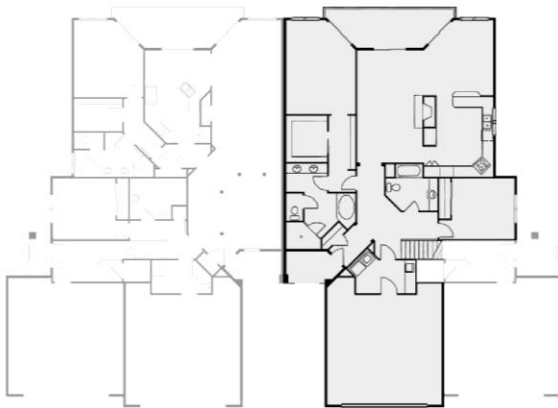

Fairway Homes
Unit 353

Upper Level

Unit 353
Main Level

Unit 353
Basement

353 Monroe Drive – 2br/main level

Price \$539,900

DELUXE Unit - upgrade

Custom cabinetry by BROOKHAVEN (www.wood-mode.com)